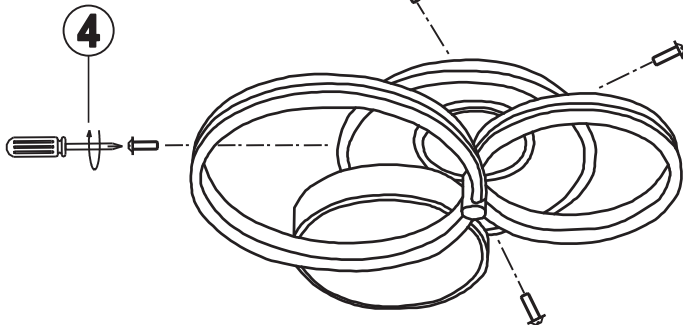

B

Reset remote control

**48W LED DC 41.6V
220-240V~ 50/60Hz**

Frequency Bandwidth	Maximal radiation transmitting power
2465MHz	8dBm

GLOBO Handels GmbH
Gewerbstrasse 3
A-9184 Sankt Peter
AUSTRIA

GLOBO
LIGHTING
www.globo-lighting.com