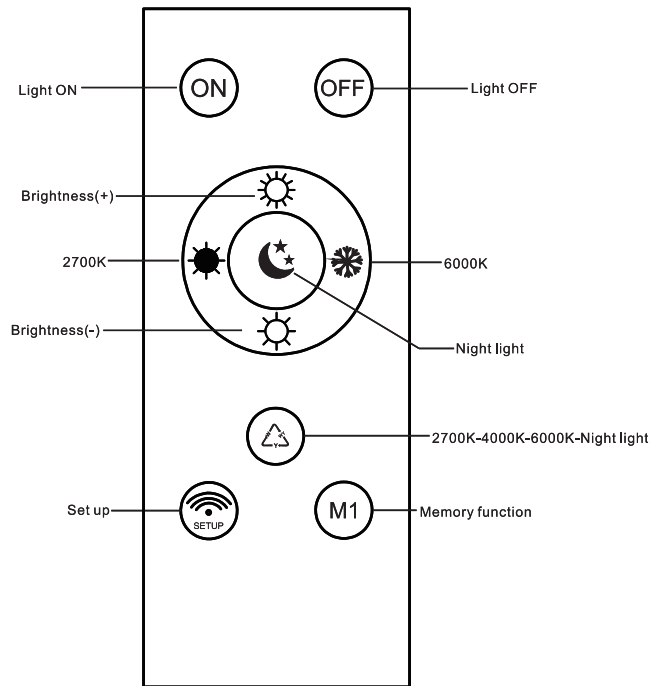

B

Reset remote control

**48W LED DC 41.6V
220-240V~ 50/60Hz**

Frequency Bandwidth	Maximal radiation transmitting power
2465MHz	8dBm

GLOBO Handels GmbH
Gewerbstrasse 3
A-9184 Sankt Peter
AUSTRIA

GLOBO
LIGHTING
www.globo-lighting.com