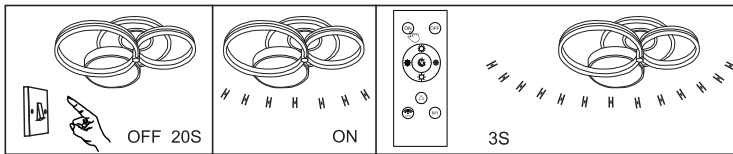

B

Reset remote control

**48W LED DC 41.6V
220-240V~ 50/60Hz**

Frequency Bandwidth	Maximal radiation transmitting power
2465MHz	8dBm

GLOBO Handels GmbH
Gewerbstrasse 3
A-9184 Sankt Peter
AUSTRIA

GLOBO
LIGHTING
www.globo-lighting.com