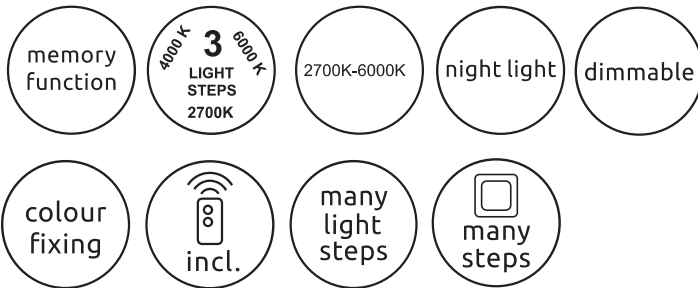

B

Reset remote control

**48W LED DC 41.6V
220-240V~ 50/60Hz**

Frequency Bandwidth	Maximal radiation transmitting power
2465MHz	8dBm

GLOBO Handels GmbH
Gewerbstrasse 3
A-9184 Sankt Peter
AUSTRIA

GLOBO
LIGHTING
www.globo-lighting.com