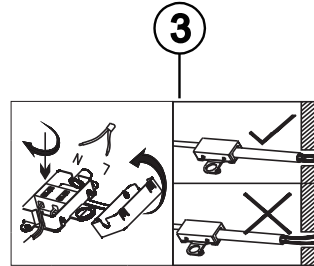

B

Reset remote control

**48W LED DC 41.6V
220-240V~ 50/60Hz**

Frequency Bandwidth	Maximal radiation transmitting power
2465MHz	8dBm

GLOBO Handels GmbH
Gewerbstrasse 3
A-9184 Sankt Peter
AUSTRIA

GLOBO
LIGHTING
www.globo-lighting.com