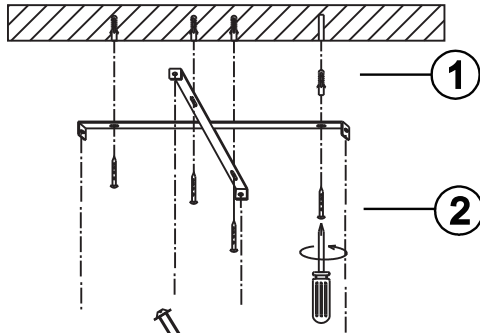

B

Reset remote control

**48W LED DC 41.6V
220-240V~ 50/60Hz**

Frequency Bandwidth	Maximal radiation transmitting power
2465MHz	8dBm

GLOBO Handels GmbH
Gewerbstrasse 3
A-9184 Sankt Peter
AUSTRIA

GLOBO
LIGHTING
www.globo-lighting.com