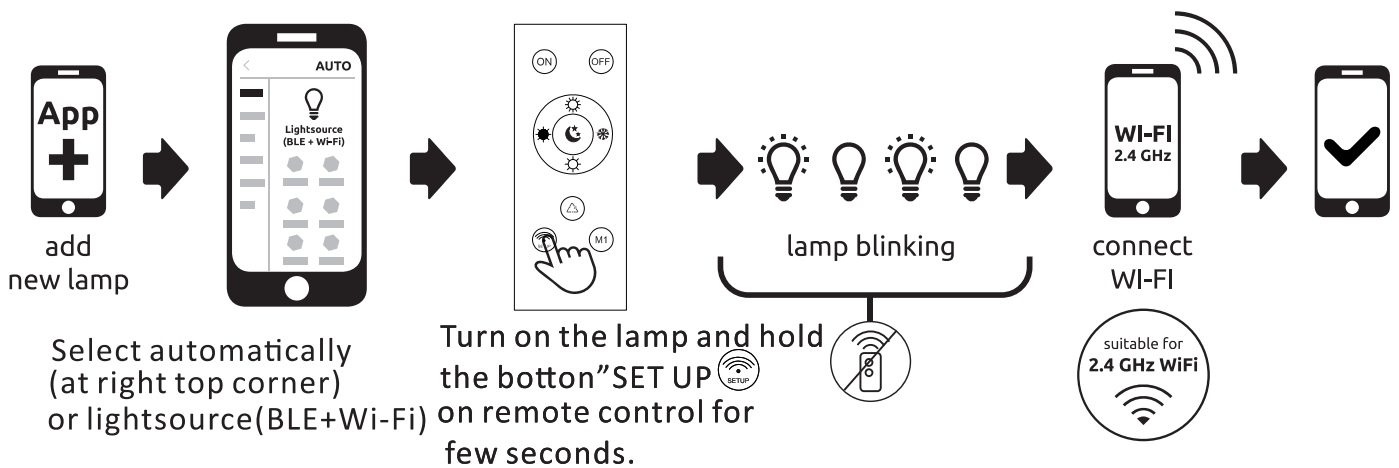

48448-48SH

**Download
Tuya App:**

**Get latest
manual:**

**Functional
Video:**

Tuya App - Pairing Process

08:00 to 16:00
(Monday to Friday)

+43 (0)4253 320 50 083

(Please consider, your telephone operator's usual charges for calls to Austria will apply.)