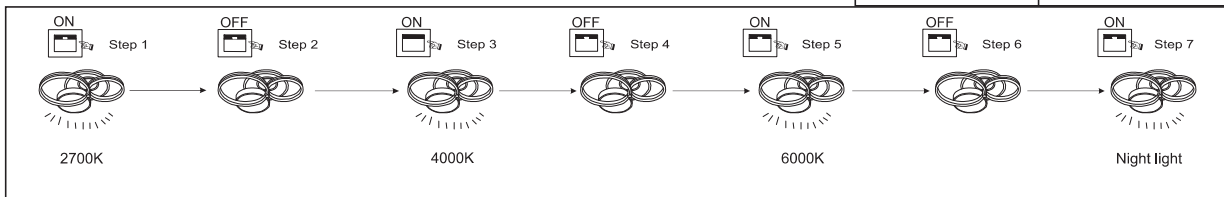

B

Reset remote control

**48W LED DC 41.6V
220-240V~ 50/60Hz**

Frequency Bandwidth	Maximal radiation transmitting power
2465MHz	8dBm

GLOBO Handels GmbH
Gewerbstrasse 3
A-9184 Sankt Peter
AUSTRIA

GLOBO
LIGHTING
www.globo-lighting.com