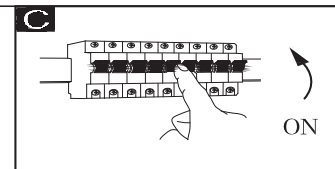

B

Reset remote control

**48W LED DC 41.6V
220-240V~ 50/60Hz**

Frequency Bandwidth	Maximal radiation transmitting power
2465MHz	8dBm

GLOBO Handels GmbH
Gewerbstrasse 3
A-9184 Sankt Peter
AUSTRIA

GLOBO
LIGHTING
www.globo-lighting.com